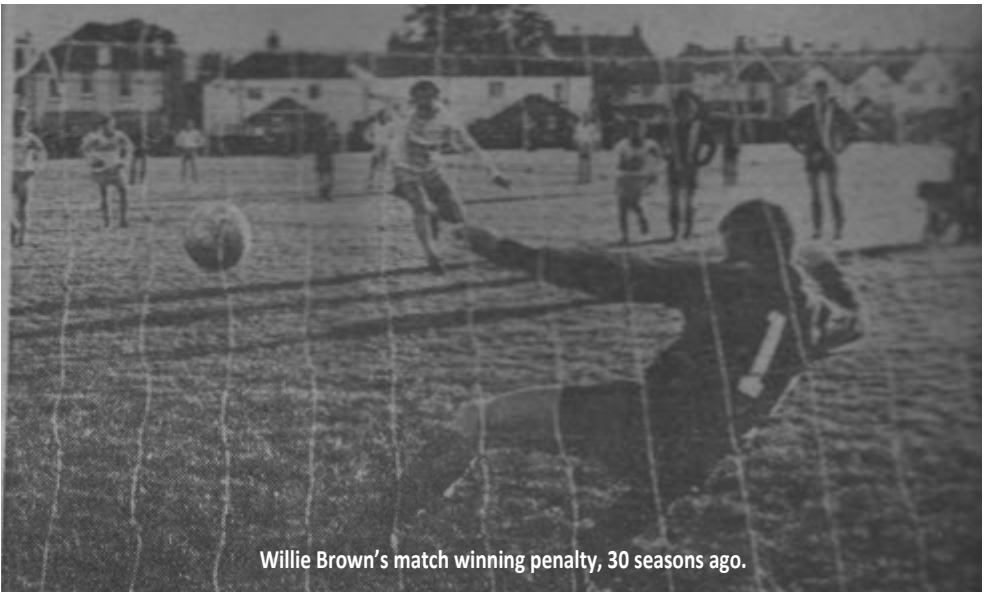

Minehead's lack of a midfield general was again very evident and although the Watchet defence was usually under pressure they managed to adequately cope with the best that Minehead had to offer.

In the first half Watchet's keeper Martin

Spoor had only two direct shots to deal with. The first saw him make a brilliant save to keep out Clint Boulton's header and the second shot was Willie Brown's penalty which he had no chance of saving. It was awarded after Peter Druce had been brought down just inside the box by Keith Graddon.

Spoor had more to do in the second half when he was Watchet's hero on several occasions. Twice he denied Clint Boulton and produced a finger tip save to turn over a shot from Jeff Richardson who was Minehead's best forward.

But with Minehead leaning heavily on their first half penalty lead, Watchet came close to forcing a replay when Graddon shot wide from a good position near the end.

Two players were booked - Adrian Giblett (Watchet) and Mark Hyatt (Minehead - both for heavy tackles.

Watchet Town: M Spoor, W Gates, M Lewis, K Graddon, P Bennet, R Cox, S Owens, N Sully, M Fitchew, A Giblett, S Allen. Sub: M Clausen.

Minehead: T Lee, T Clausen, A Impey, P Darke, R Walker, W Brown, M Hyett, T Chick, C Boulton, J Richardson, P Druce. Sub: S Ridler.

Attendance: 312

Willie Brown's match winning penalty, 30 seasons ago.